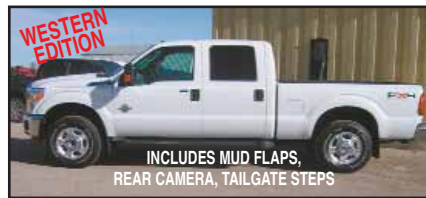

2011 F250 XLT Crew 4x4

WESTERN EDITION

INCLUDES MUD FLAPS, REAR CAMERA, TAILGATE STEPS

6.7 L, diesel, auto, air, cruise, tilt, CD, power windows, power locks, power mirrors, power seat, SYNC, platform steps, FX4 package.

MSRP: $63,694 #OT62

EMPLOYEE PRICE $52,528⁰⁰ Plus Taxes