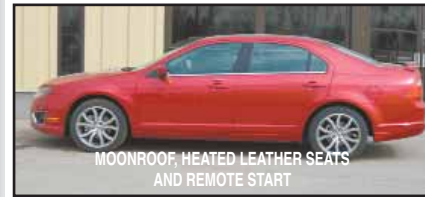

2010 Fusion SEL

MOONROOF, HEATED LEATHER SEATS AND REMOTE START

3.0 L, auto, air, cruise, tilt, CD, power windows, power locks, power mirrors, power seat, sport appearance package, spoiler.

MSRP: $34,129

EMPLOYEE PRICE $28,304⁰⁰ Plus Taxes

OVER 50 NEW CARS, TRUCKS AND SUV'S TO CHOOSE FROM - ALL EMPLOYEE PRICED. COME AND TEST DRIVE ONE TODAY!!!

MELVILLE MOTORS LTD.

www.melvillemotors.com

Hwy. #10 N. Service Road, Melville, Sask.

1-800-462-6844

or 306-728-5457

sales.melvillemotors@sasktel.net

TARNEL
U.S.A.

the World's Best Trailer Value