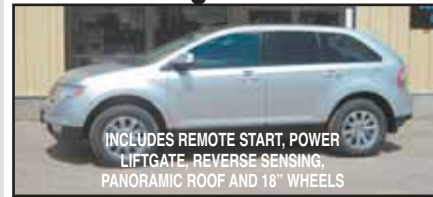

2010 Edge SEL AWD

3.5 L, auto, air, cruise, tilt, CD, power windows, power locks, power mirrors, power seat, heated leather seats, SYNC.

MSRP: $42,379 #AT74

EMPLOYEE PRICE $34,895⁰⁰ Plus Taxes